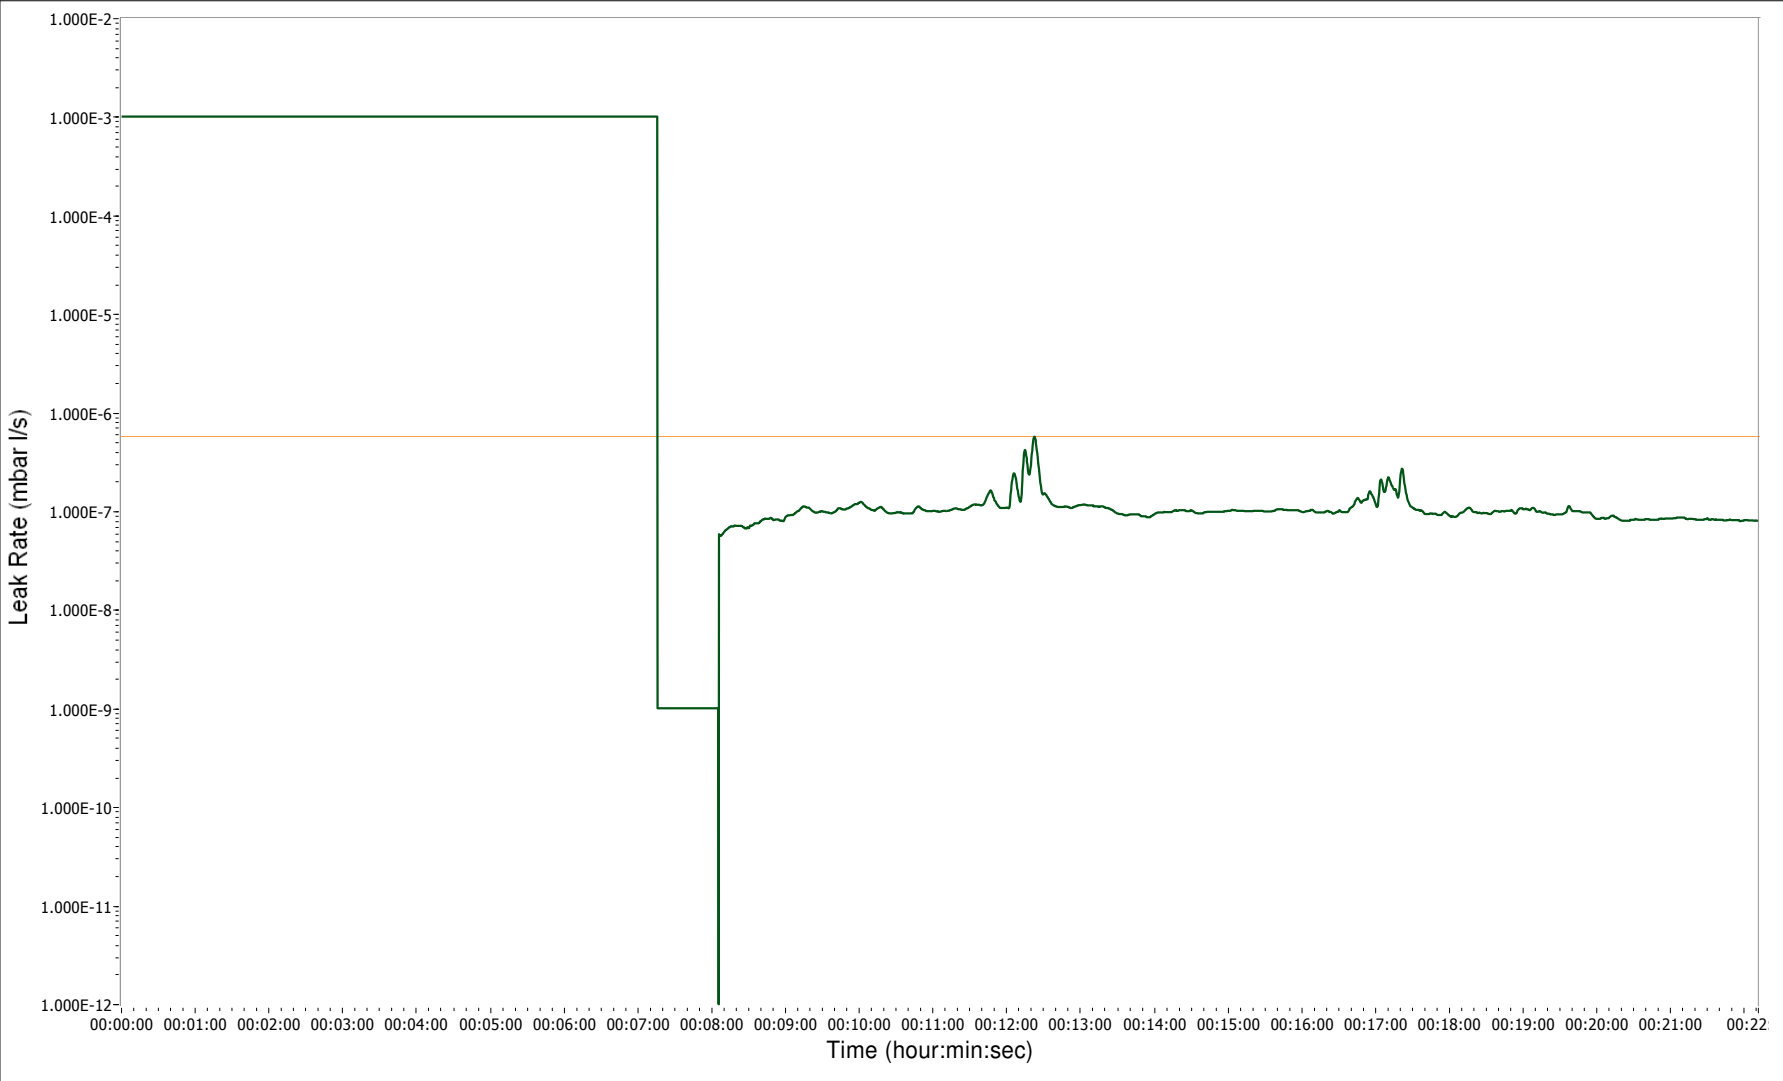

VARIAN Leak Detection

07/05/2021 11:38 AM
Operator: Cesarini Massimiliano
Part: SABRE.CIS.GBA.01.03
Part Number: ORDER 710024
Serial Number: 001
Description: GLOVE BOX